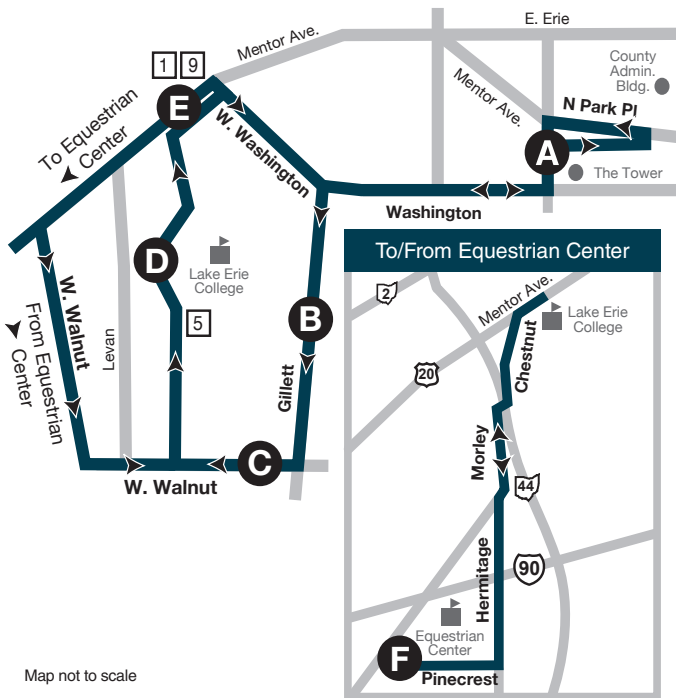

14

WEEKDAYS

Storm Shuttle at Lake Erie College

CAMPUS LOOP

Main Campus and The Tower Circulator

**BUS
DEPARTS
AT THESE
TIMES**
**PM TIMES
IN BOLD**

CAMPUS LOOP

Liberty & S. Park (The Tower)	Royce Hall	Osborne Athletic Center	Residence Halls	LEC Main Entrance	Liberty & S. Park (The Tower)
A	B	C	D	E	A
7:05	7:10	7:11	7:12	7:14	7:17
8:25	8:30	8:31	8:32	8:34	8:37
8:45	8:50	8:51	8:52	8:54	8:57
9:05	9:10	9:11	9:12	9:14	9:17
9:25	9:30	9:31	9:32	9:34	9:37
9:45	9:50	9:51	9:52	9:54	9:57
11:05	11:10	11:11	11:12	11:14	11:17
11:25	11:30	11:31	11:32	11:34	11:37
11:45	11:50	11:51	11:52	11:54	11:57

EQUESTRIAN CENTER LOOP

Main Campus and Equestrian Center Circulator

**BUS
DEPARTS
AT THESE
TIMES**
**PM TIMES
IN BOLD**

Liberty & S. Park (The Tower)	Royce Hall	Osborne Athletic Center	Residence Halls	LEC Main Entrance	Equestrian Center	Residence Halls	LEC Main Campus	Liberty & S. Park (The Tower)
A	B	C	D	E	F	D	E	A
7:20	7:25	7:26	7:27	7:29	7:55	8:10	8:12	8:15
10:00	10:05	10:06	10:07	10:09	10:35	10:50	10:52	10:55
12:00	12:05	12:06	12:07	12:09	12:35	12:50	12:52	12:55

EQUESTRIAN CENTER LOOP

Map not to scale

MAP LEGEND

- Bus Stop
- Points of Interest
- Laketrans Transfer

- Please board at designated Laketrans stops only.
- Bus stop signs are approximately every 1/4 mile along the route.
- Strollers must be folded aboard bus.